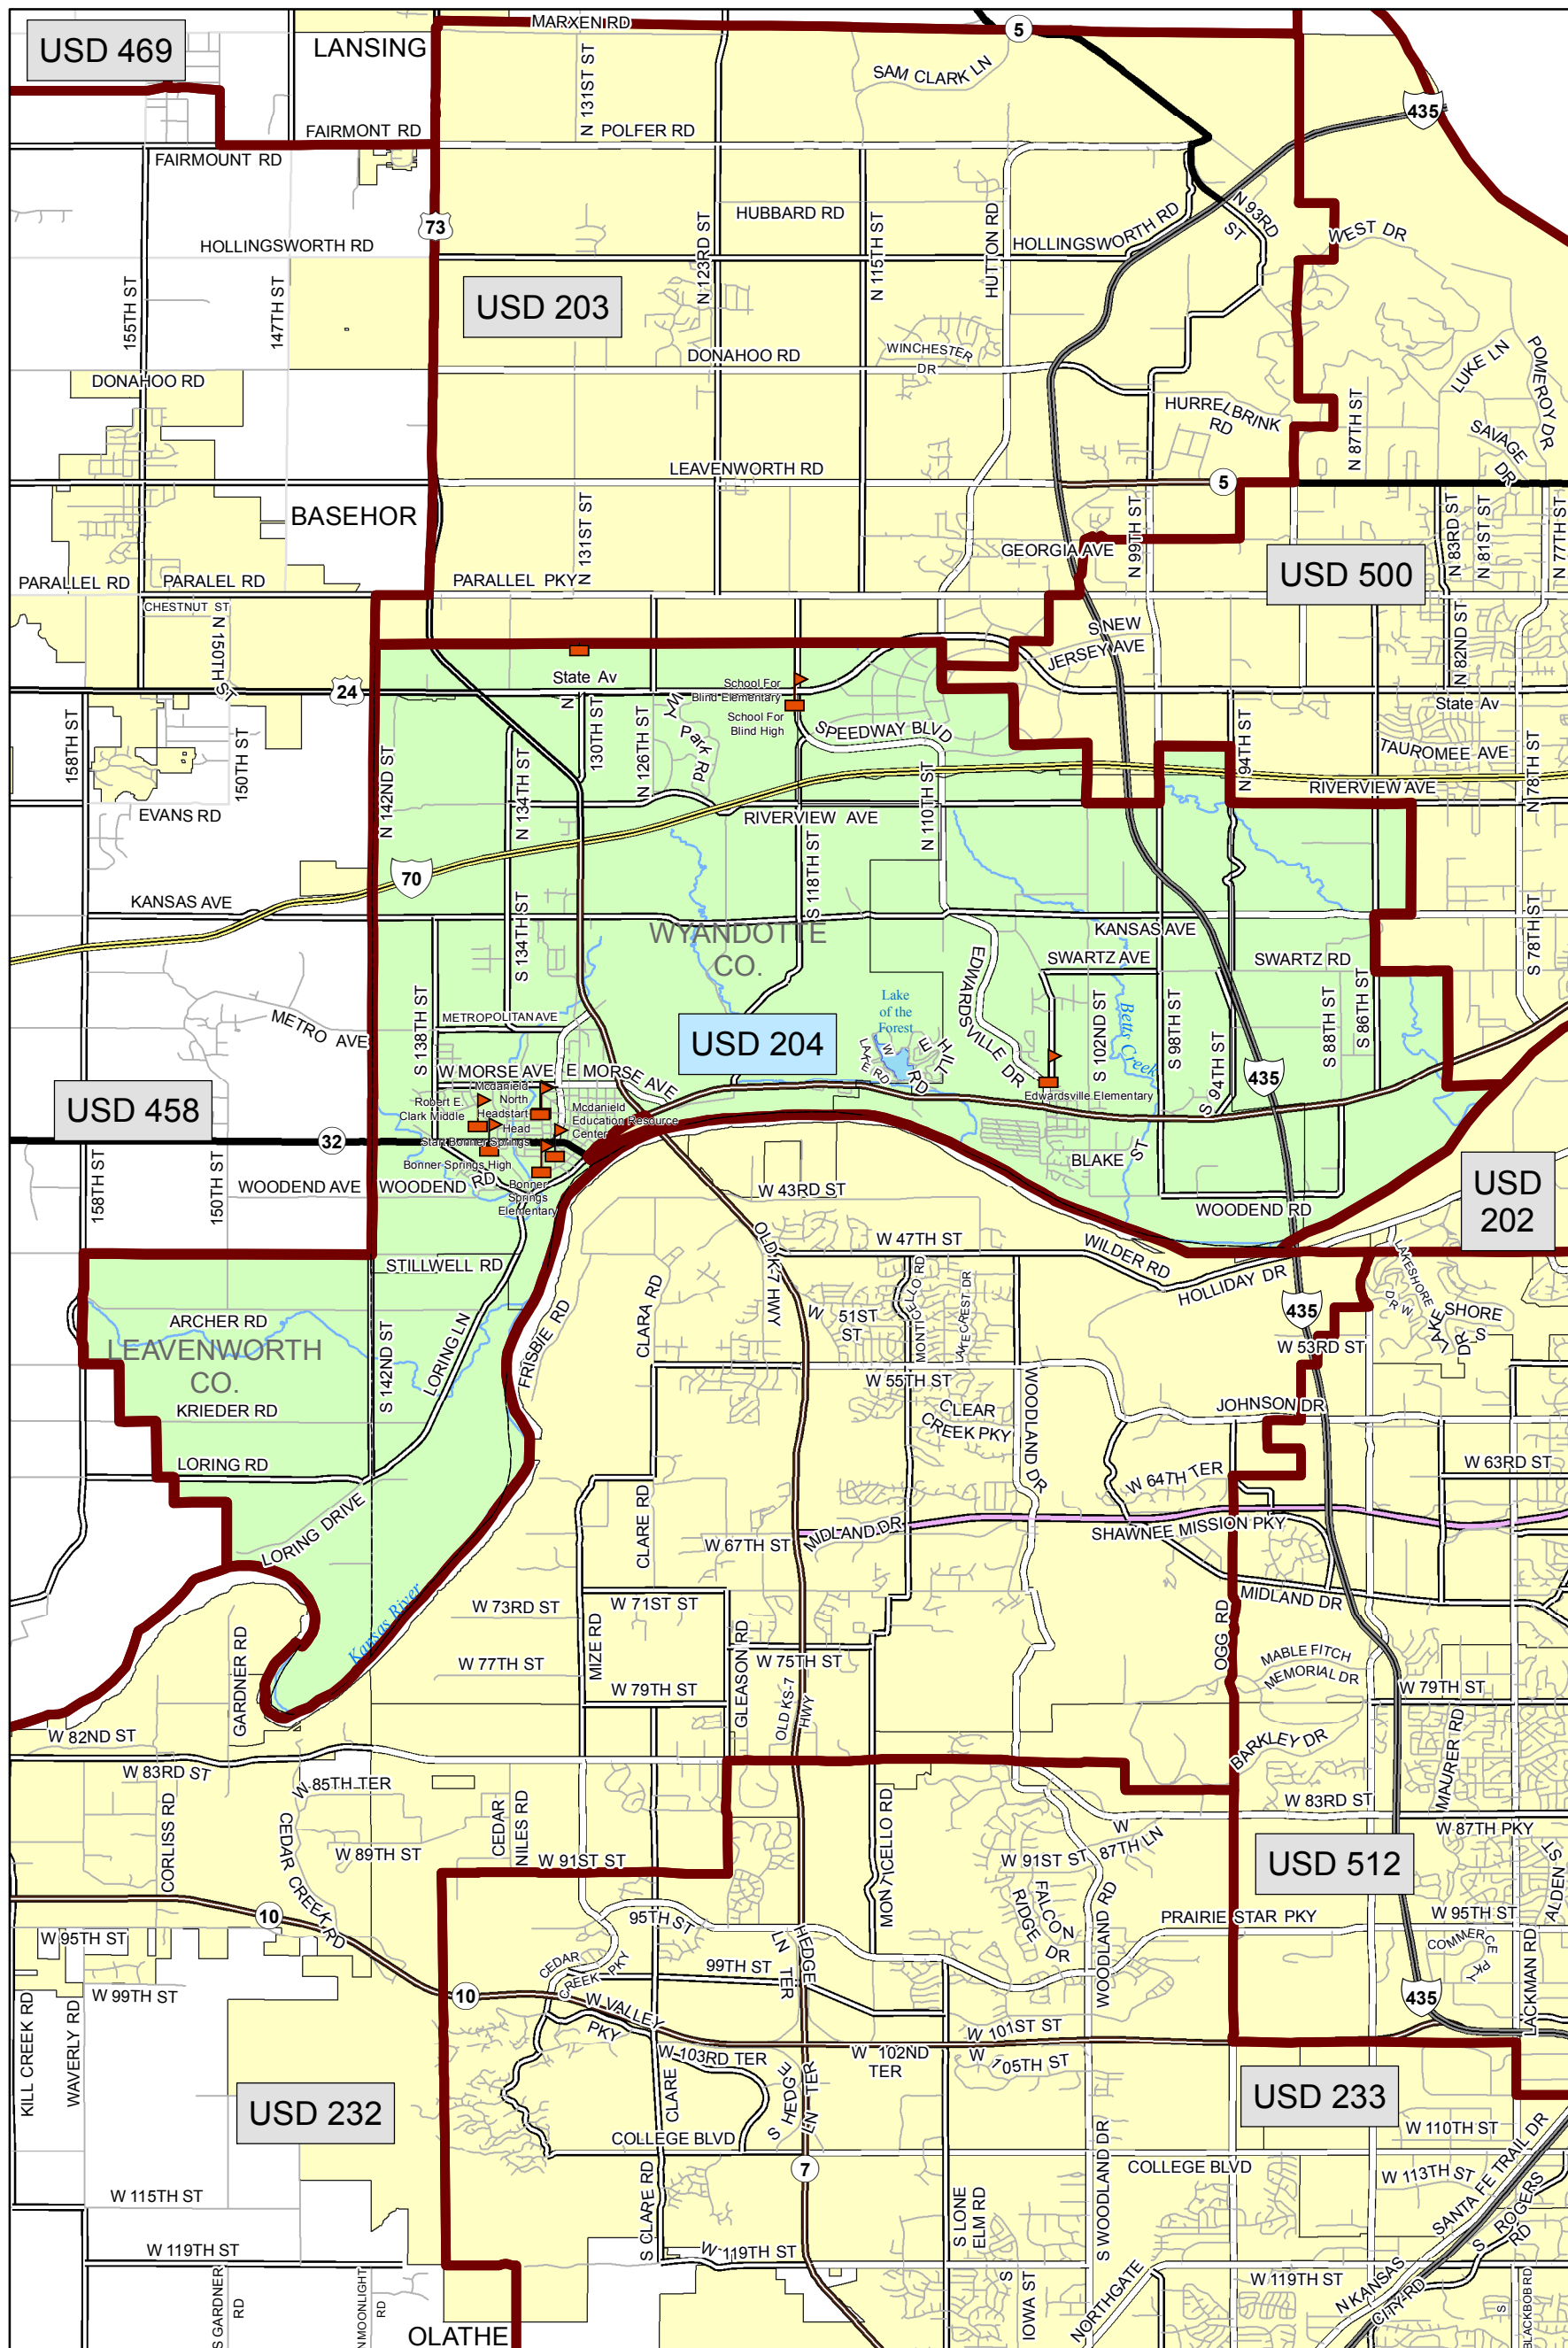

USD 204 District Map

PREPARED BY THE
KANSAS DEPARTMENT OF TRANSPORTATION
BUREAU OF TRANSPORTATION PLANNING

MAP CREATED TUESDAY, FEBRUARY 12, 2013

KDOT makes no warranties, guarantees, or representations for accuracy of this information and assumes no liability for errors or omissions.

-  Primary/Secondary School
-  Post Secondary School