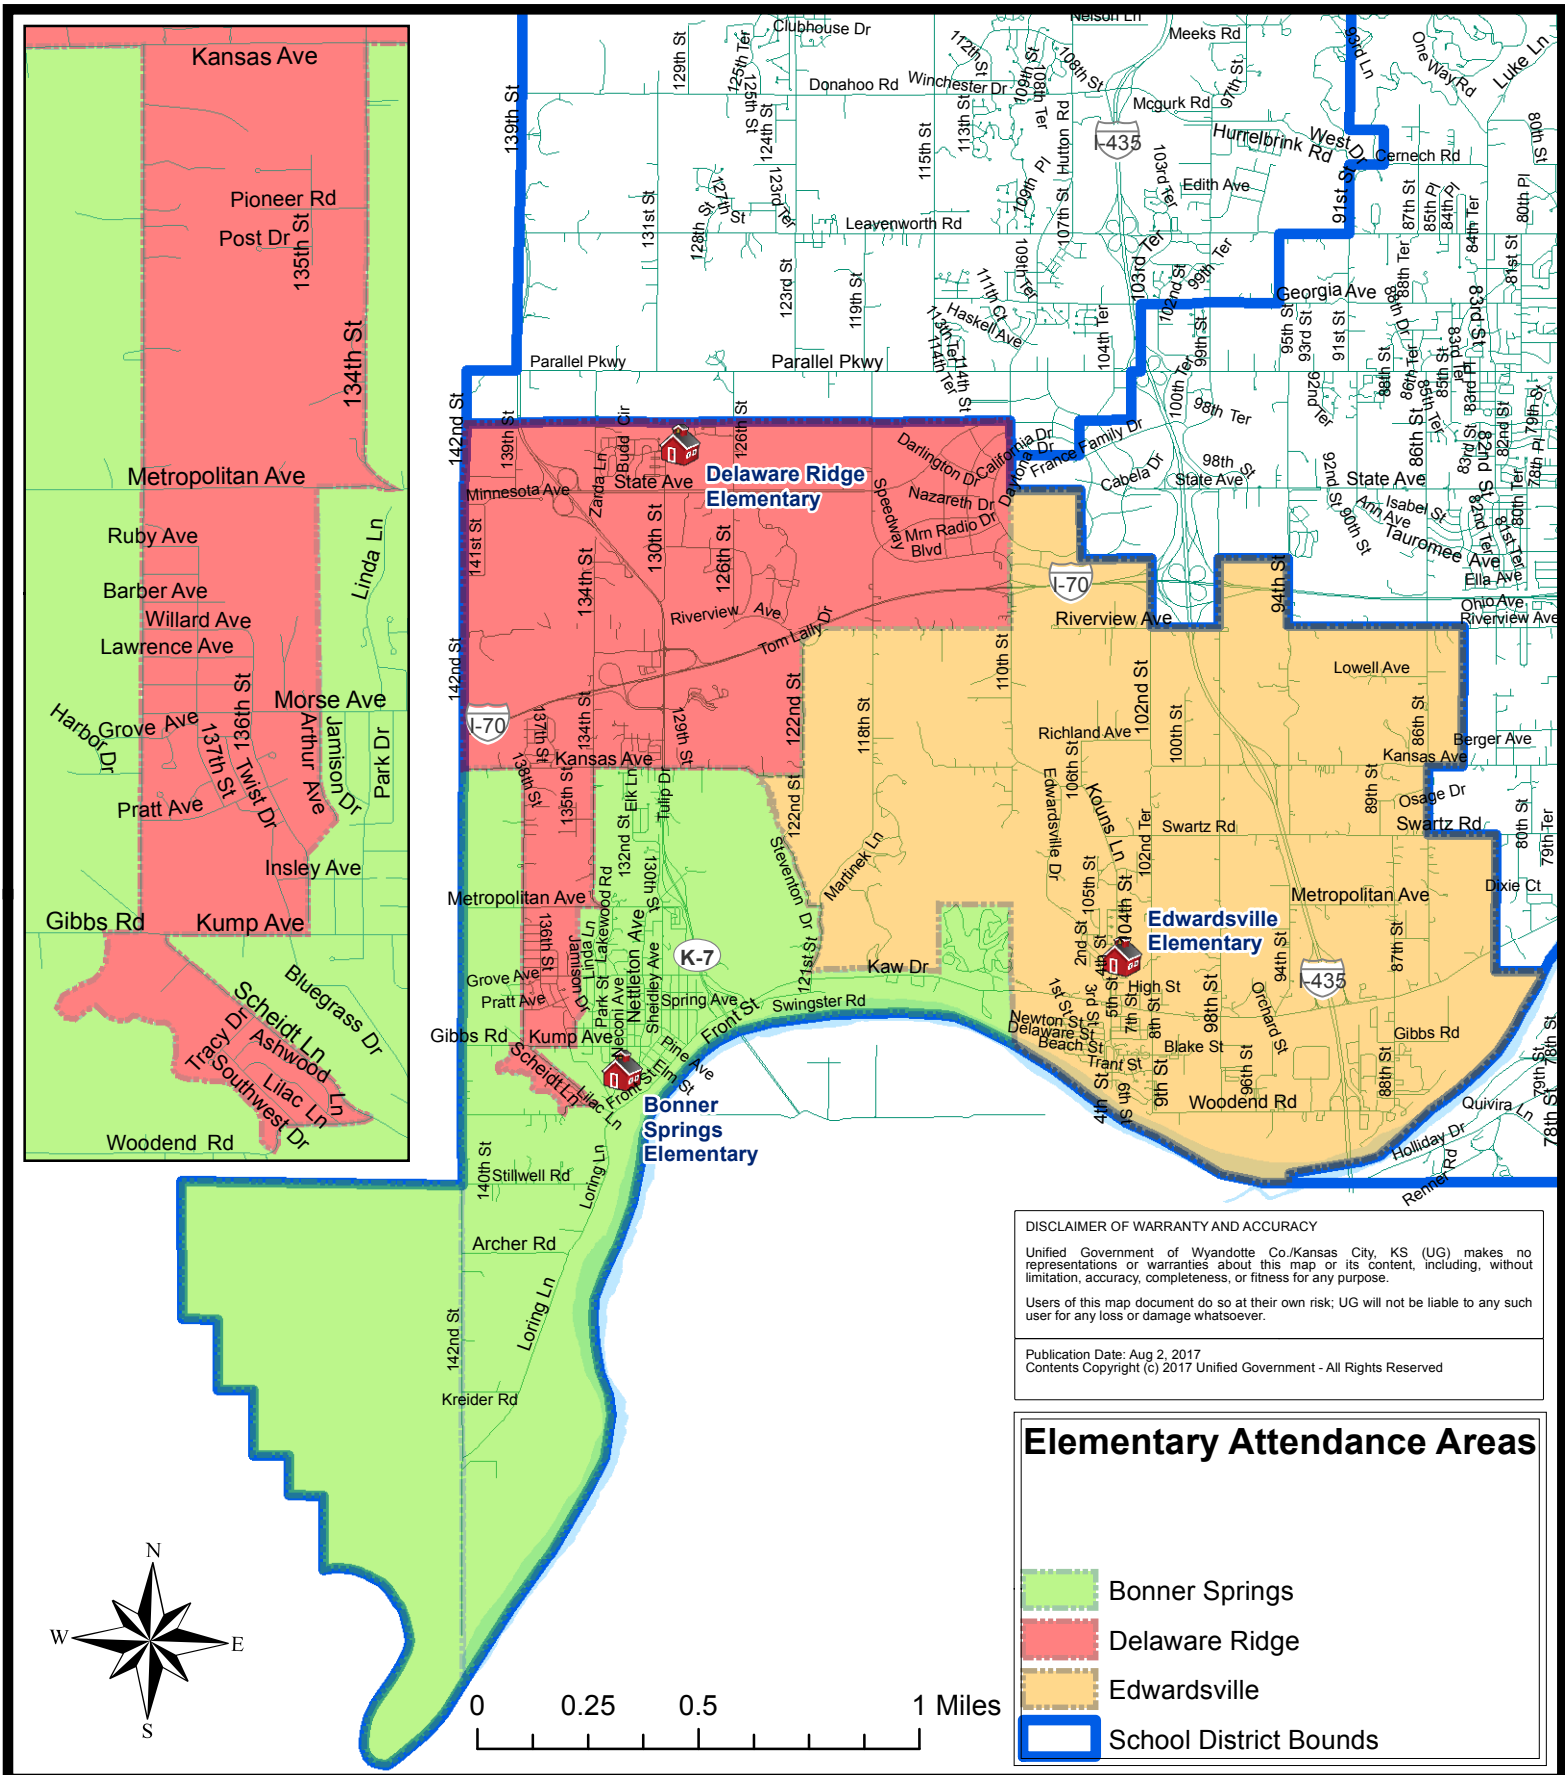

USD 204: Bonner Springs/Edwardsville Elementary Attendance Areas

DISCLAIMER OF WARRANTY AND ACCURACY
 Unified Government of Wyandotte Co./Kansas City, KS (UG) makes no representations or warranties about this map or its content, including, without limitation, accuracy, completeness, or fitness for any purpose.
 Users of this map document do so at their own risk; UG will not be liable to any such user for any loss or damage whatsoever.

Publication Date: Aug 2, 2017
 Contents Copyright (c) 2017 Unified Government - All Rights Reserved

Elementary Attendance Areas

- Bonner Springs
- Delaware Ridge
- Edwardsville
- School District Bounds